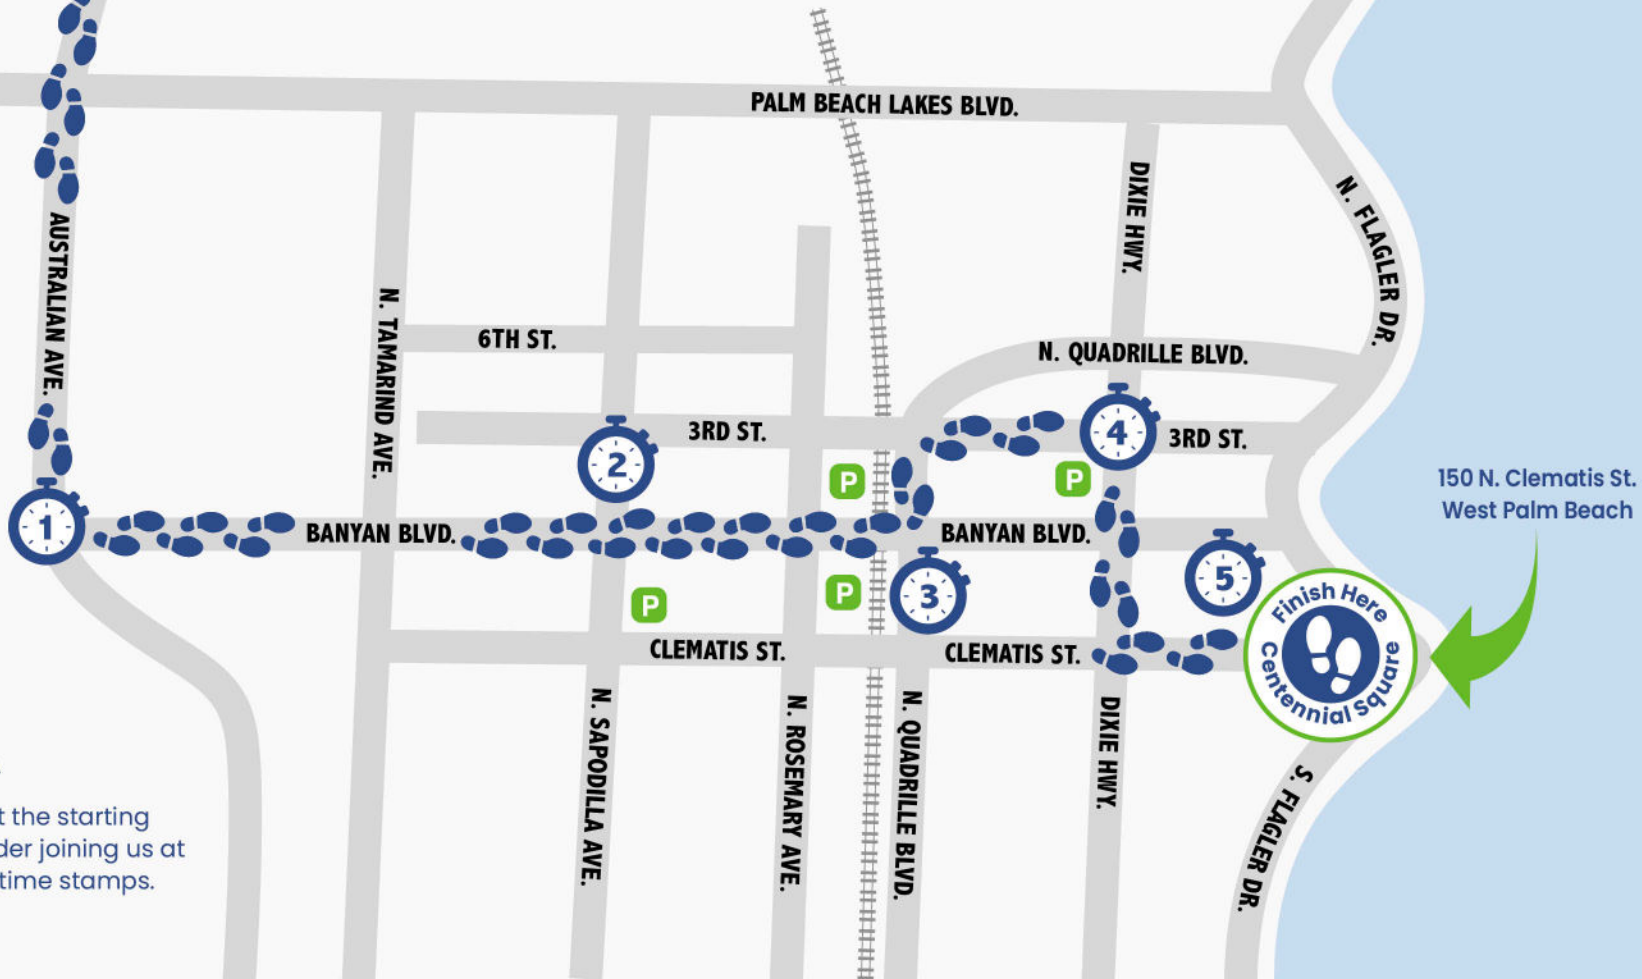

MARCH ROUTE *

Friday, February 28, 2025

March begins at 2 p.m. | Ceremony from 4 -6 p.m.

Start Here
 THE LORD'S PLACE
 Breaking the Cycle of Homelessness
 The Lord's Place

THE FORTIN FAMILY CAMPUS
 2808 N. Australian Ave.,
 West Palm Beach.

- **START:** 2808 North Australian Ave. and cross Australian Ave. heading South
- South on Australian traveling the West side of the road
- Left (East) on Banyan Blvd.
- Left (North) on N. Quadrille Blvd.
- Right (East) on 3rd Street
- Right (South) on N. Dixie Hwy.
- Left (East) on Clematis Street
- **FINISH:** Centennial Square, 150 N. Clematis Street, West Palm Beach, FL 33401

TIME STAMPS

1	2:45 PM
2	3:00 PM
3	3:15 PM
4	3:30 PM
5	4:00 PM

Times are approximate.

*** Please Note:**

- Map is not to scale.
- Parking is limited at the starting point. Please consider joining us at one of the marked time stamps.