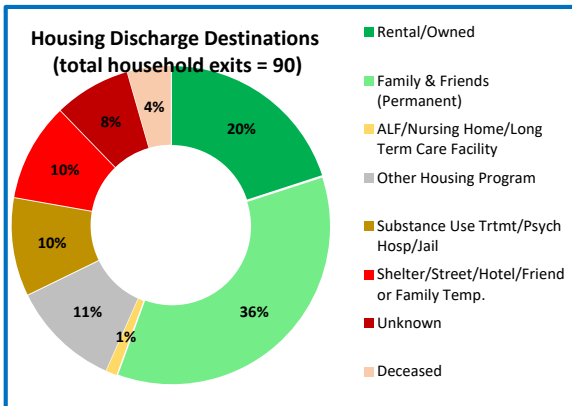

# The Lord's Place February Dashboard

Data: 07/01/2021 - 02/28/2022

**KEY:** Goal/Target (Blue) | Not on Target (Red) | At Risk (Yellow) | On Target (Green)