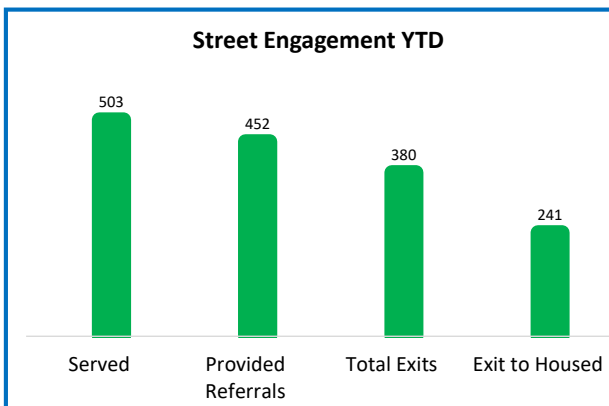

# The Lord's Place February Dashboard

Data: 07/01/2021 - 02/28/2022

**KEY:** Goal/Target (Blue) | Not on Target (Red) | At Risk (Yellow) | On Target (Green)