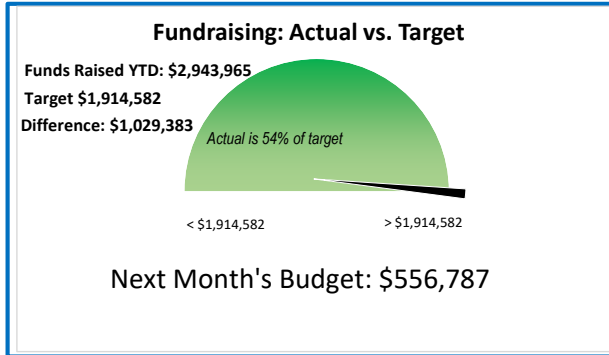

# The Lord's Place February Dashboard

Data: 07/01/2021 - 02/28/2022

**KEY:** Goal/Target (Blue) | Not on Target (Red) | At Risk (Yellow) | On Target (Green)