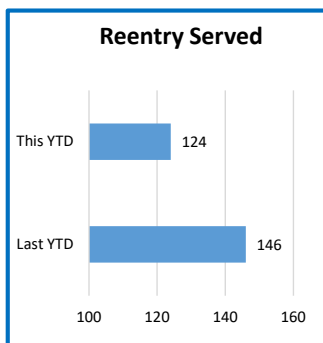

# The Lord's Place February Dashboard

Data: 07/01/2021 - 02/28/2022

**KEY:** Goal/Target (Blue) | Not on Target (Red) | At Risk (Yellow) | On Target (Green)