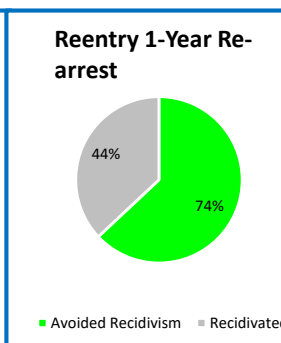

# The Lord's Place February Dashboard

Data: 07/01/2021 - 02/28/2022

**KEY:** Goal/Target (Blue) | Not on Target (Red) | At Risk (Yellow) | On Target (Green)