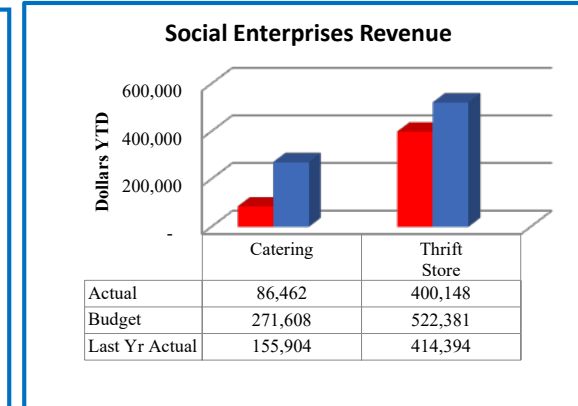

# The Lord's Place February Dashboard

Data: 07/01/2021 - 02/28/2022

**KEY:** Goal/Target (Blue) | Not on Target (Red) | At Risk (Yellow) | On Target (Green)