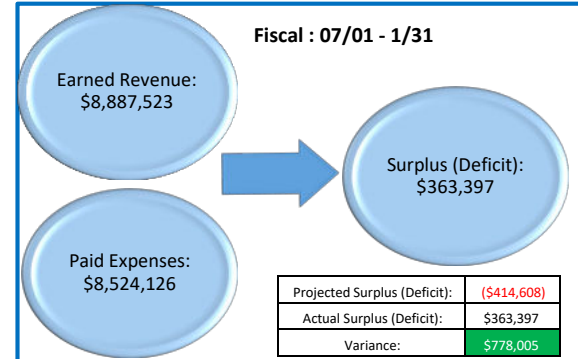

# The Lord's Place February Dashboard

Data: 07/01/2021 - 02/28/2022

**KEY:** Goal/Target (Blue) | Not on Target (Red) | At Risk (Yellow) | On Target (Green)