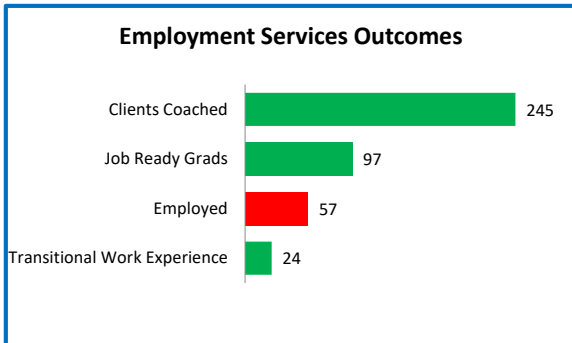

# The Lord's Place February Dashboard

Data: 07/01/2021 - 02/28/2022

**KEY:** Goal/Target (Blue) | Not on Target (Red) | At Risk (Yellow) | On Target (Green)