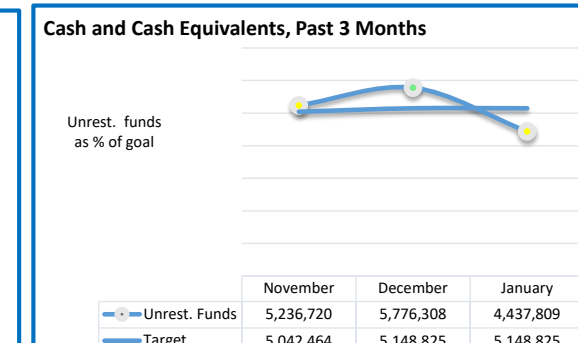

# The Lord's Place February Dashboard

Data: 07/01/2021 - 02/28/2022

**KEY:** Goal/Target (Blue) | Not on Target (Red) | At Risk (Yellow) | On Target (Green)