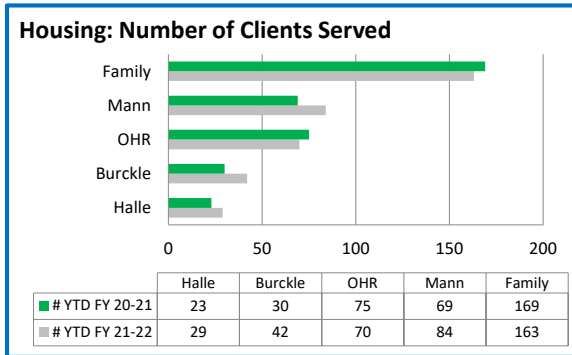

# The Lord's Place February Dashboard

Data: 07/01/2021 - 02/28/2022

**KEY:** Goal/Target (Blue) | Not on Target (Red) | At Risk (Yellow) | On Target (Green)