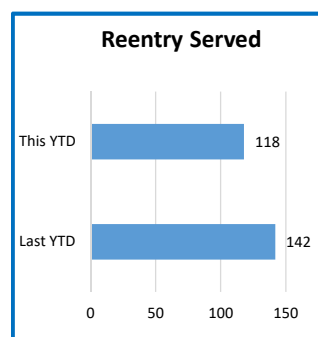

The Lord's Place January Dashboard

Data: 07/01/2021 - 01/31/2022

KEY: Goal/Target Not on Target At Risk On Target