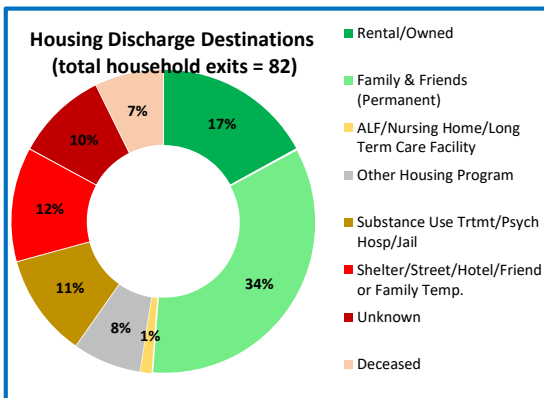

The Lord's Place January Dashboard

Data: 07/01/2021 - 01/31/2022

KEY: Goal/Target Not on Target At Risk On Target