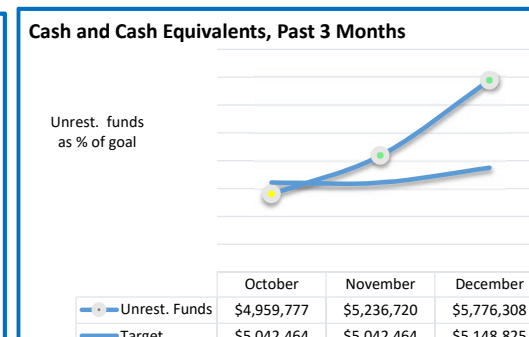

The Lord's Place January Dashboard

Data: 07/01/2021 - 01/31/2022

KEY: Goal/Target Not on Target At Risk On Target