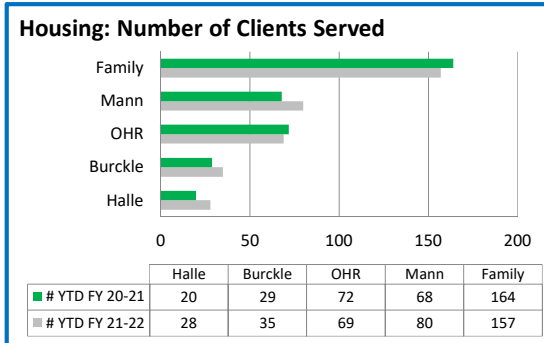

The Lord's Place January Dashboard

Data: 07/01/2021 - 01/31/2022

KEY: Goal/Target Not on Target At Risk On Target