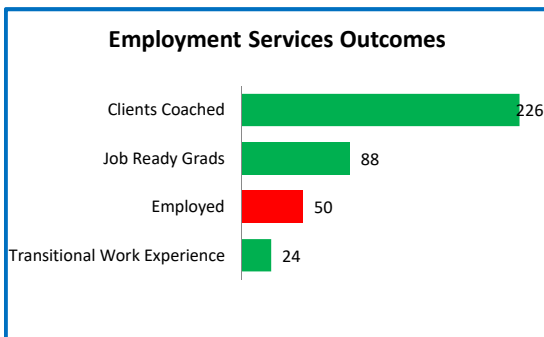

The Lord's Place January Dashboard

Data: 07/01/2021 - 01/31/2022

KEY: Goal/Target Not on Target At Risk On Target