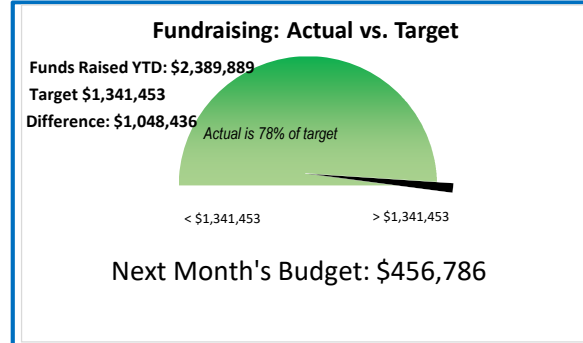

The Lord's Place January Dashboard

Data: 07/01/2021 - 01/31/2022

KEY: Goal/Target Not on Target At Risk On Target