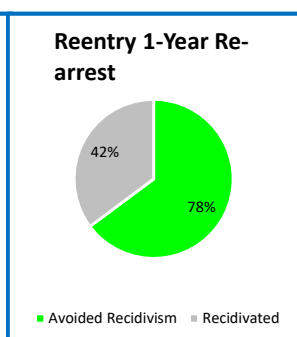

The Lord's Place January Dashboard

Data: 07/01/2021 - 01/31/2022

KEY: Goal/Target Not on Target At Risk On Target