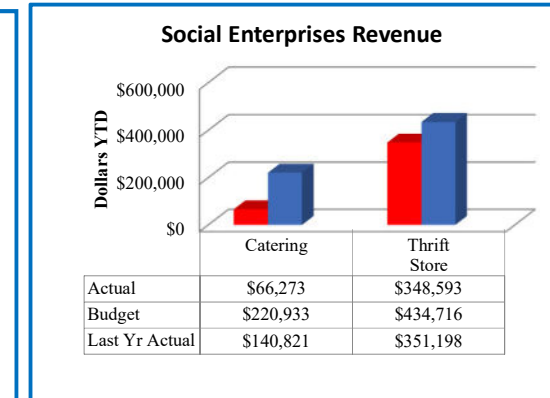

The Lord's Place January Dashboard

Data: 07/01/2021 - 01/31/2022

KEY: Goal/Target Not on Target At Risk On Target