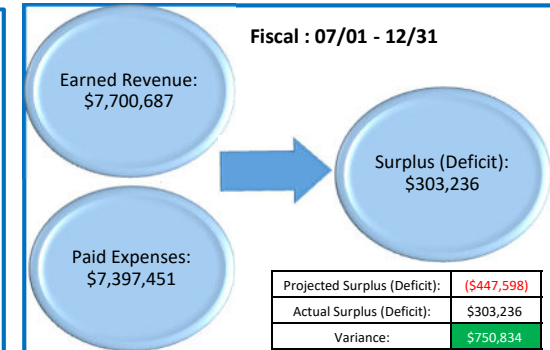

The Lord's Place January Dashboard

Data: 07/01/2021 - 01/31/2022

KEY: Goal/Target Not on Target At Risk On Target