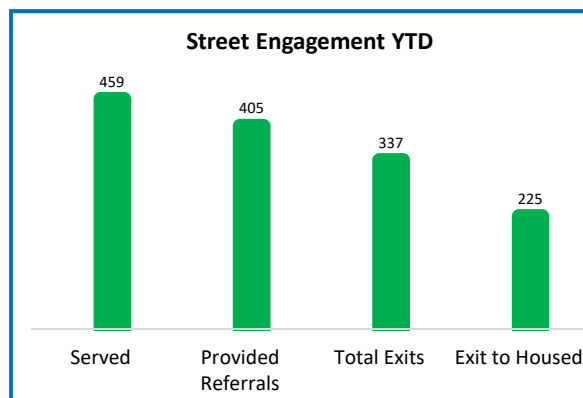

The Lord's Place January Dashboard

Data: 07/01/2021 - 01/31/2022

KEY: Goal/Target Not on Target At Risk On Target