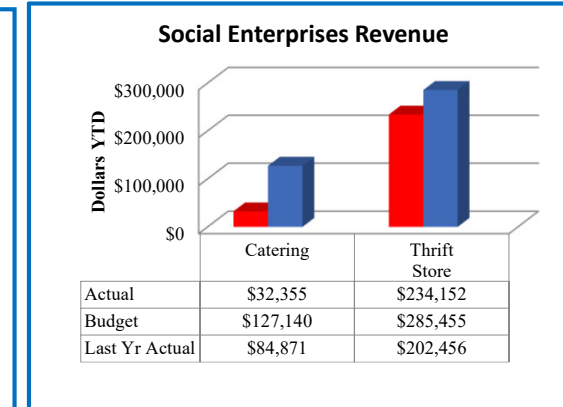

# The Lord's Place November Dashboard

Data: 07/01/2021 - 11/30/2021

KEY: Goal/Target Not on Target At Risk On Target