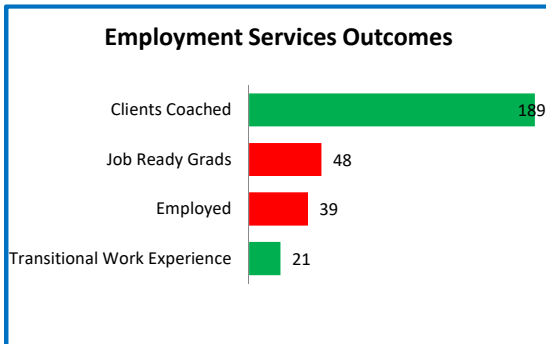

# The Lord's Place November Dashboard

Data: 07/01/2021 - 11/30/2021

KEY: Goal/Target Not on Target At Risk On Target