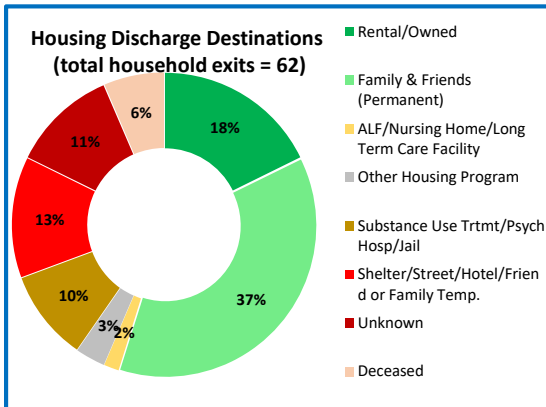

# The Lord's Place November Dashboard

Data: 07/01/2021 - 11/30/2021

KEY: Goal/Target Not on Target At Risk On Target