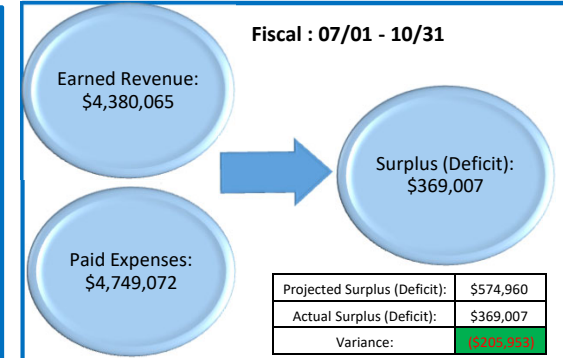

# The Lord's Place November Dashboard

Data: 07/01/2021 - 11/30/2021

KEY: Goal/Target Not on Target At Risk On Target