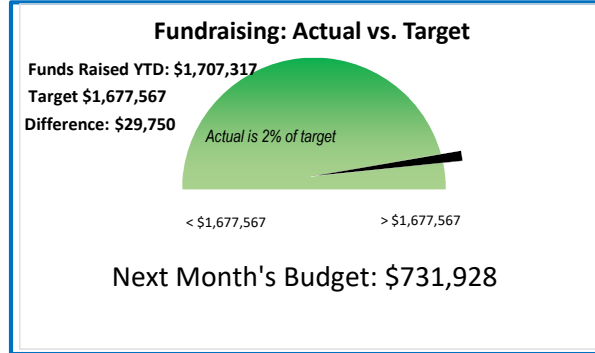

# The Lord's Place November Dashboard

Data: 07/01/2021 - 11/30/2021

KEY: Goal/Target Not on Target At Risk On Target