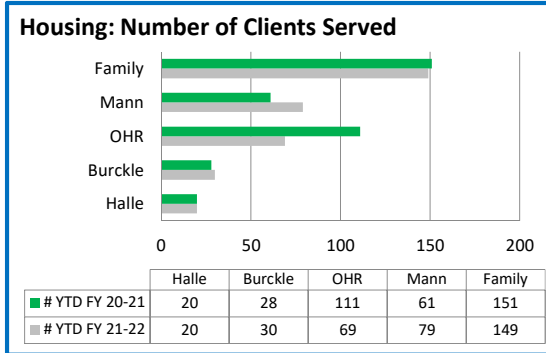

# The Lord's Place November Dashboard

Data: 07/01/2021 - 11/30/2021

KEY: Goal/Target Not on Target At Risk On Target