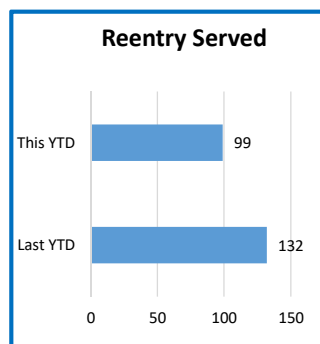

# The Lord's Place November Dashboard

Data: 07/01/2021 - 11/30/2021

KEY: Goal/Target Not on Target At Risk On Target