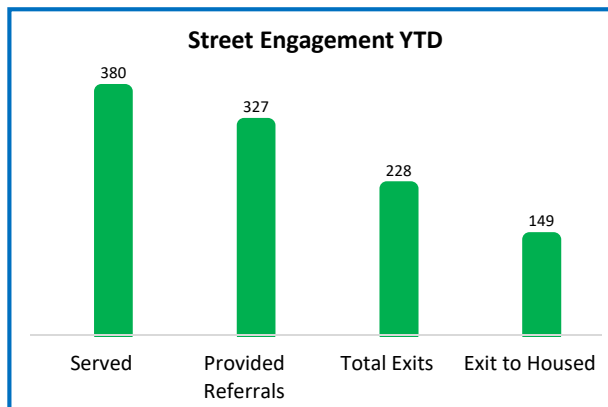

# The Lord's Place November Dashboard

Data: 07/01/2021 - 11/30/2021

KEY: Goal/Target Not on Target At Risk On Target