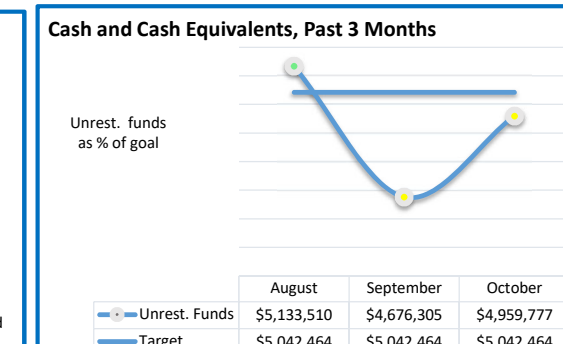

# The Lord's Place November Dashboard

Data: 07/01/2021 - 11/30/2021

KEY: Goal/Target Not on Target At Risk On Target