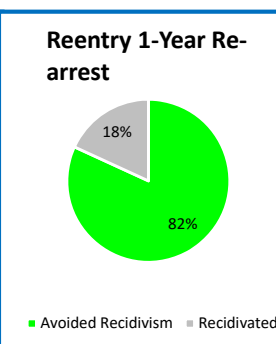

# The Lord's Place November Dashboard

Data: 07/01/2021 - 11/30/2021

KEY: Goal/Target Not on Target At Risk On Target