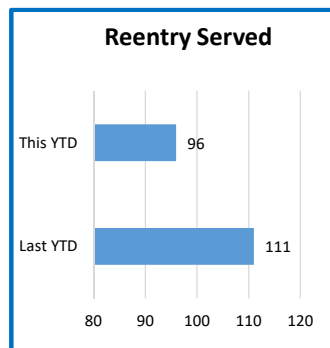

The Lord's Place October Dashboard

Data: 07/01/2021 - 10/31/2021

KEY: Goal/Target (Blue) | Not on Target (Red) | At Risk (Yellow) | On Target (Green)