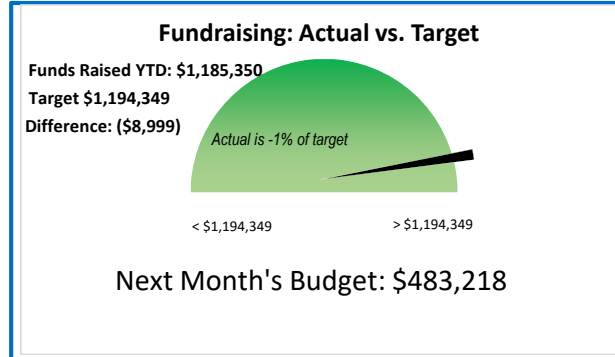

The Lord's Place October Dashboard

Data: 07/01/2021 - 10/31/2021

KEY: Goal/Target (Blue) | Not on Target (Red) | At Risk (Yellow) | On Target (Green)