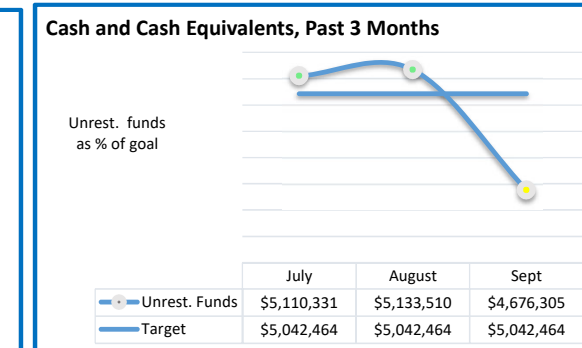

The Lord's Place October Dashboard

Data: 07/01/2021 - 10/31/2021

KEY: Goal/Target (Blue) | Not on Target (Red) | At Risk (Yellow) | On Target (Green)