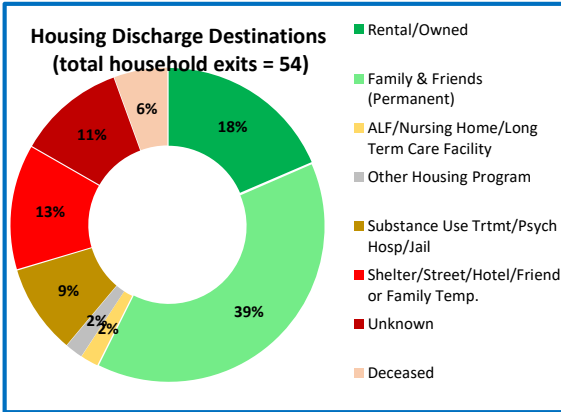

The Lord's Place October Dashboard

Data: 07/01/2021 - 10/31/2021

KEY: Goal/Target (Blue) | Not on Target (Red) | At Risk (Yellow) | On Target (Green)