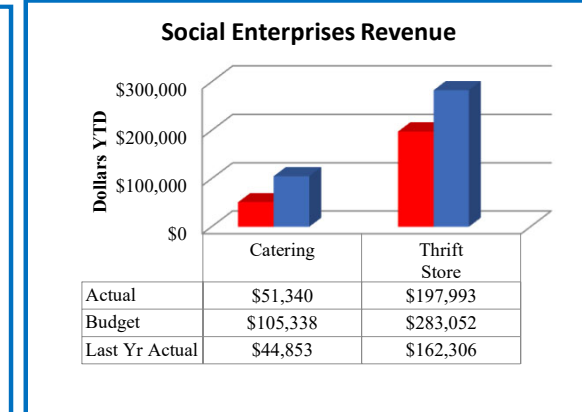

The Lord's Place October Dashboard

Data: 07/01/2021 - 10/31/2021

KEY: Goal/Target (Blue) | Not on Target (Red) | At Risk (Yellow) | On Target (Green)