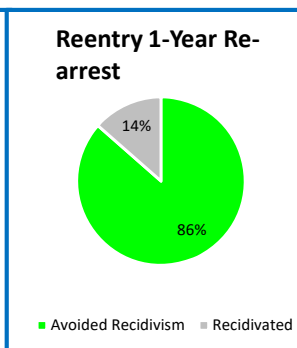

The Lord's Place October Dashboard

Data: 07/01/2021 - 10/31/2021

KEY: Goal/Target (Blue) | Not on Target (Red) | At Risk (Yellow) | On Target (Green)