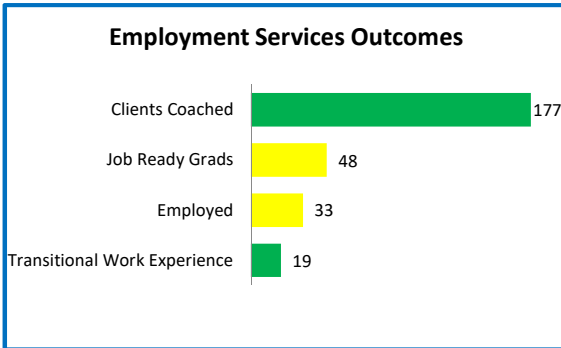

The Lord's Place October Dashboard

Data: 07/01/2021 - 10/31/2021

KEY: Goal/Target (Blue) | Not on Target (Red) | At Risk (Yellow) | On Target (Green)