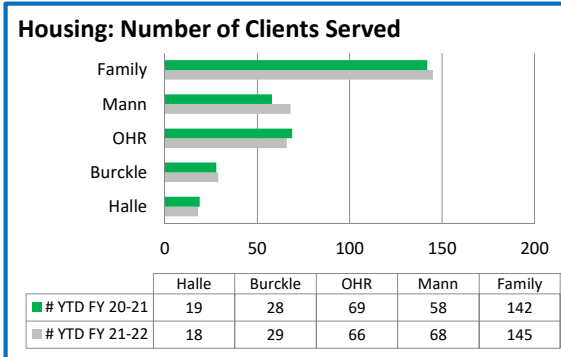

The Lord's Place October Dashboard

Data: 07/01/2021 - 10/31/2021

KEY: Goal/Target (Blue) | Not on Target (Red) | At Risk (Yellow) | On Target (Green)