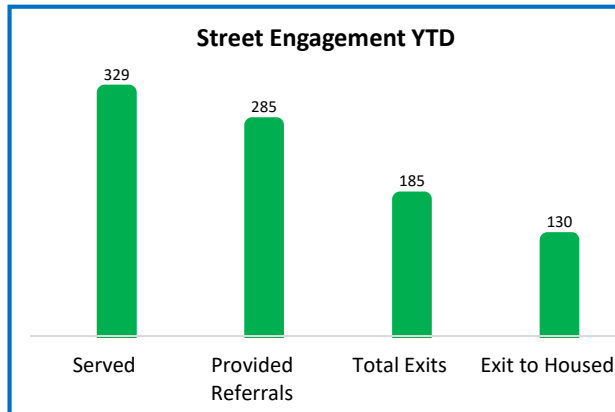

The Lord's Place October Dashboard

Data: 07/01/2021 - 10/31/2021

KEY: Goal/Target (Blue) | Not on Target (Red) | At Risk (Yellow) | On Target (Green)