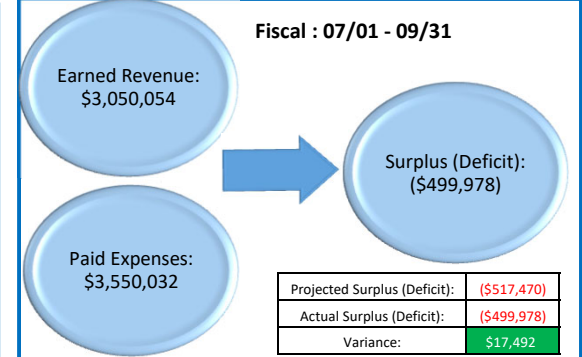

The Lord's Place October Dashboard

Data: 07/01/2021 - 10/31/2021

KEY: Goal/Target (Blue) | Not on Target (Red) | At Risk (Yellow) | On Target (Green)