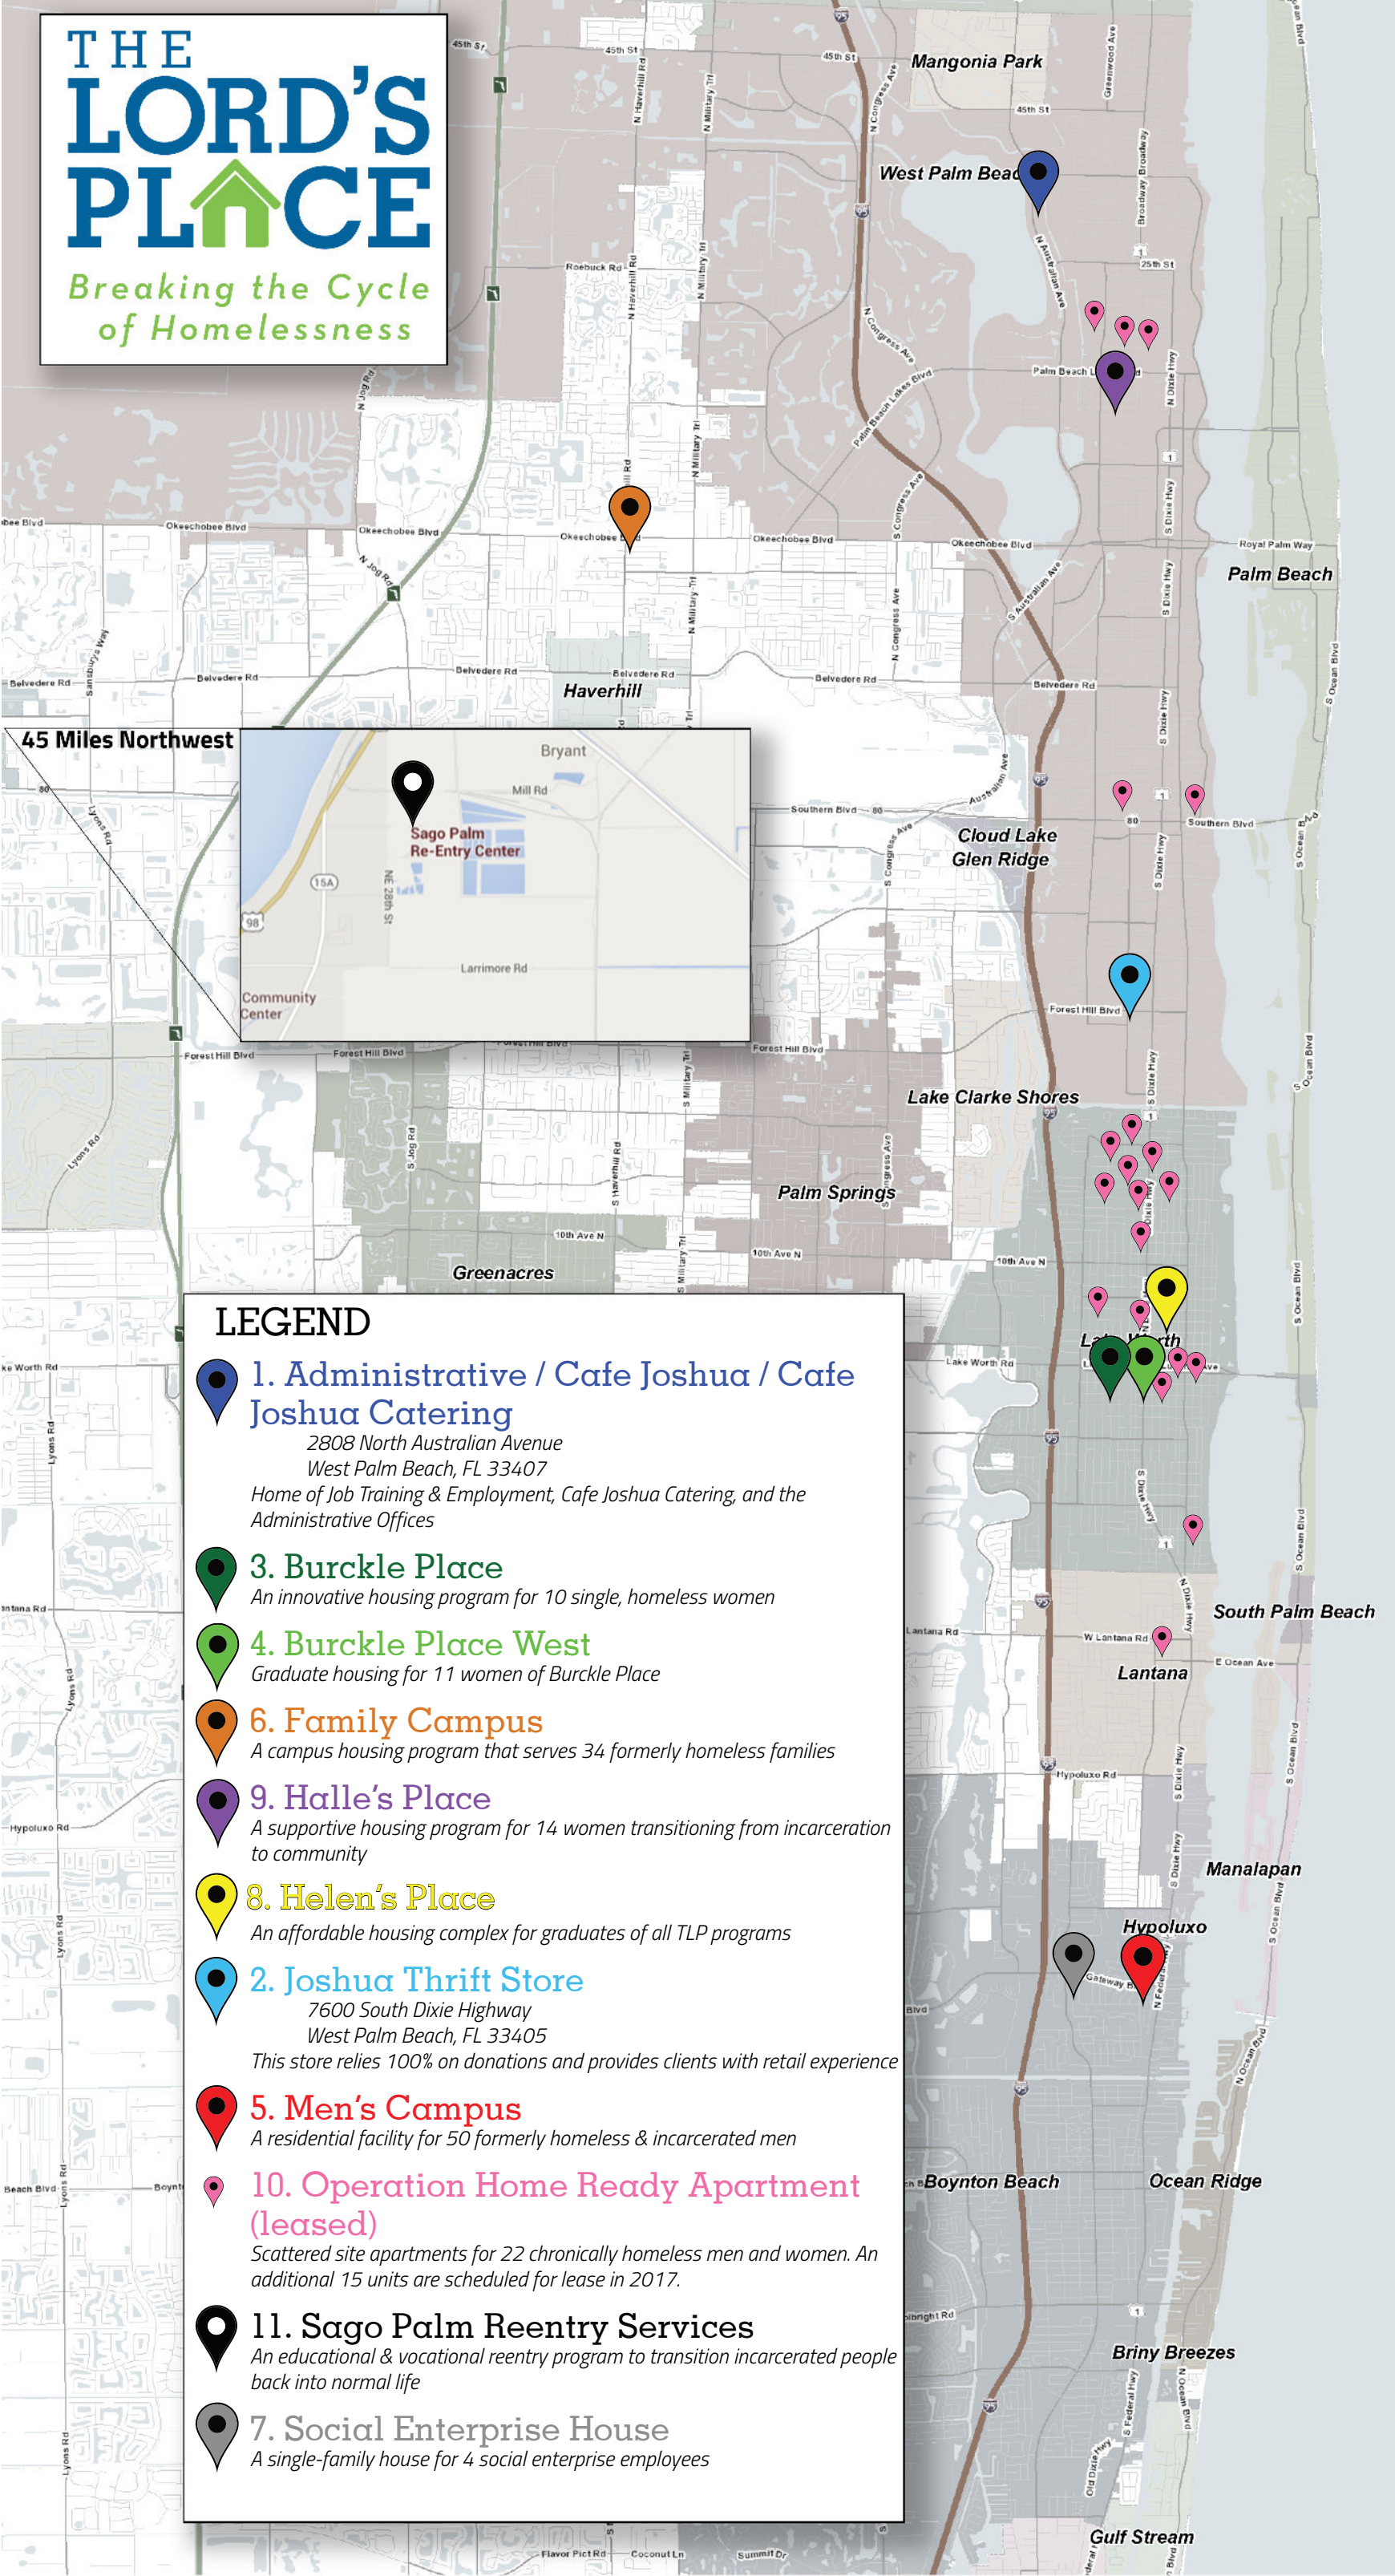

THE LORD'S PLACE

Breaking the Cycle of Homelessness

LEGEND

- 
1. Administrative / Cafe Joshua / Cafe Joshua Catering
 2808 North Australian Avenue
 West Palm Beach, FL 33407
 Home of Job Training & Employment, Cafe Joshua Catering, and the Administrative Offices
- 
3. Burckle Place
 An innovative housing program for 10 single, homeless women
- 
4. Burckle Place West
 Graduate housing for 11 women of Burckle Place
- 
6. Family Campus
 A campus housing program that serves 34 formerly homeless families
- 
9. Halle's Place
 A supportive housing program for 14 women transitioning from incarceration to community
- 
8. Helen's Place
 An affordable housing complex for graduates of all TLP programs
- 
2. Joshua Thrift Store
 7600 South Dixie Highway
 West Palm Beach, FL 33405
 This store relies 100% on donations and provides clients with retail experience
- 
5. Men's Campus
 A residential facility for 50 formerly homeless & incarcerated men
- 
10. Operation Home Ready Apartment (leased)
 Scattered site apartments for 22 chronically homeless men and women. An additional 15 units are scheduled for lease in 2017.
- 
11. Sago Palm Reentry Services
 An educational & vocational reentry program to transition incarcerated people back into normal life
- 
7. Social Enterprise House
 A single-family house for 4 social enterprise employees